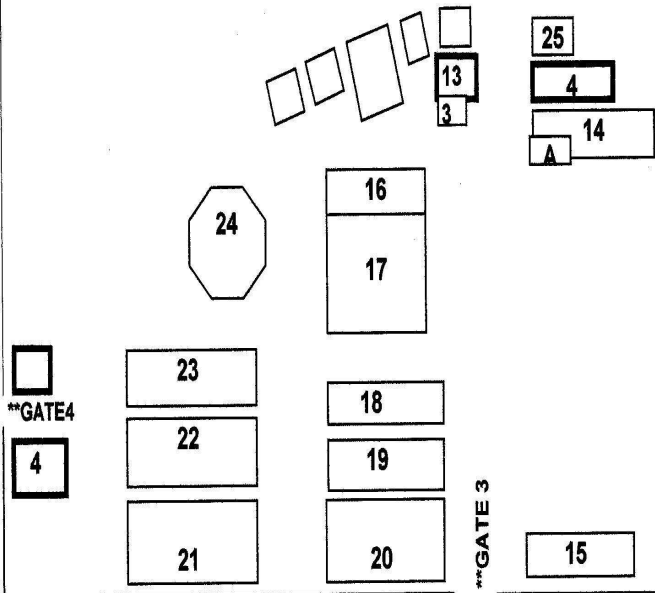

FAIRGROUNDS MAP

WAUKECHON ST

- 1 FAIR OFFICE
- 2 Grandstand Ticket Office
- 3 Telephones
- 4 Rest Rooms
- 5 Crawford Center
- 6 Horse Arena
- 7 East Horse Barn
- 8 West Horse Barn
- 10 President's Park
- 11 Pit Gate
- 12 Village Green - Shuttle to Horse & East Parking
- 13 FIRST AID-POLICE

**GATE 6

GREEN BAY ST

MIDWAY

Free Entertainment Stage KIDDYLAND PARK

- 14 Jr. Fair Building AgVentures
- 14A Jr. Fair Office
- 15 Jr. Poultry & Rabbits
- 16 Living World Dept. Open & Sr. Exhibits
- 17 Commercial Vendors
- 18 Livestock Exhibits
- 19 Livestock Exhibits
- 20 Open Rabbits, Poultry
- 21 Dairy Animal Exhibits
- 22 Coliseum
- 23 Jr. Dairy CoVantage Credit Union
- 24 Farmers Exhibits
- 25 Electric Building

**GATE 4

**GATE 3

**GATE 2

GATE 1

FAIRVIEW AVE

** Gates 1 & 6 ONLY Vehicle Entrance gates
 ** Gates 2 & 6 Vehicle EXIT
 **Gates 2, 3 & 4 Walk In