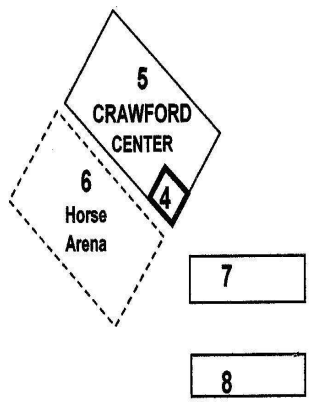

FAIRGROUNDS MAP

WAUKECHON ST

- 1 FAIR OFFICE
- 2 Grandstand Ticket Office
- 3 Telephones
- 4 Rest Rooms
- 5 Crawford Center
- 6 Horse Arena
- 7 East Horse Barn
- 8 West Horse Barn
- 10 President's Park
- 11 Pit Gate
- 12 Village Green - Shuttle to Horse & East Parking
- 13 FIRST AID-POLICE

**GATE 6

GREEN BAY ST

MIDWAY

Free Entertainment Stage KIDDYLAND PARK

- 14 Jr. Fair Building AgVentures
- 14A Jr. Fair Office
- 15 Jr. Poultry & Rabbits
- 16 Living World Dept. Open & Sr. Exhibits
- 17 Commercial Vendors
- 18 Livestock Exhibits
- 19 Livestock Exhibits
- 20 Open Rabbits, Poultry
- 21 Dairy Animal Exhibits
- 22 Coliseum
- 23 Jr. Dairy CoVantage Credit Union
- 24 Farmers Exhibits
- 25 Electric Building

**GATE 4

**GATE 3

**GATE 2

GATE 1

FAIRVIEW AVE

** Gates 1 & 6 ONLY Vehicle Entrance gates
 ** Gates 2 & 6 Vehicle EXIT
 **Gates 2, 3 & 4 Walk In